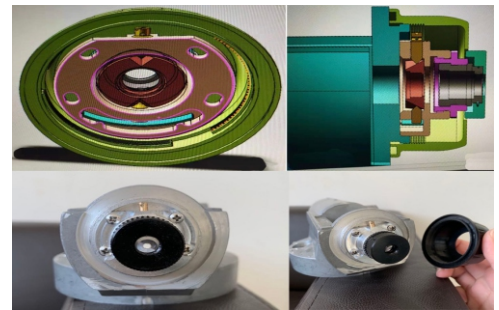

# Krypton Automatic Levels

24x & 32x Telescopic Magnification

Fast, Easy-to-Use and Accurate Levels, Suited for Both Indoor and Outdoor Use

Shockproof Function with Superior Quality Magnetic Damped Compensator with Unique Five Nobs Adjustment System

## K-24

Automatic level in carry case, with 24x magnification.

## K-32

Automatic level in carry case, with 32x magnification.

Technical Data	K-24	K-32
Magnification	24x	32x
Angle measurement	360°	360°
Standard deviation (per km double-run)	2.0 mm	1.0 mm
Shortest target distance	<1.0 m	<1.0 m
Dust / Water protection	IPX6	IPX6
Working temperature	-20°C to +50°C	-20°C to +50°C
Weight	1.5 kg	1.5 kg
Objective aperture	32 mm	42 mm
Field of View	1° 25'	1° 20'
Minimum focus	0.5 m	0.5 m

### 1 Aluminium Tripod

Aluminium tripod with shoulder strap and fast clamps, medium weight. Complies with K-Series Levels